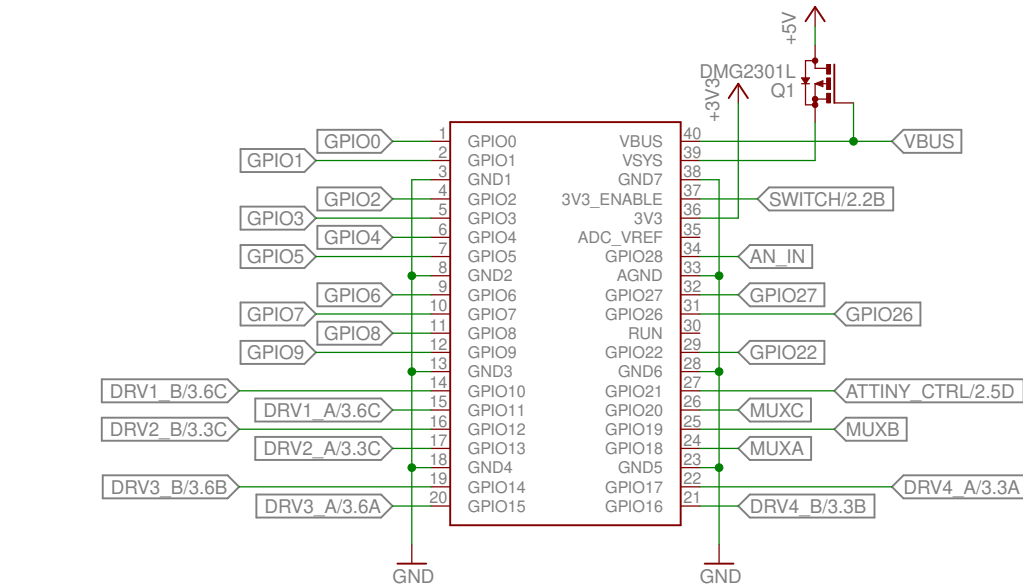

HEADERS AND ANALOG MUX

POWER SUPPLY

POWER CONTROLLER

FULL BRIDGE DRIVERS